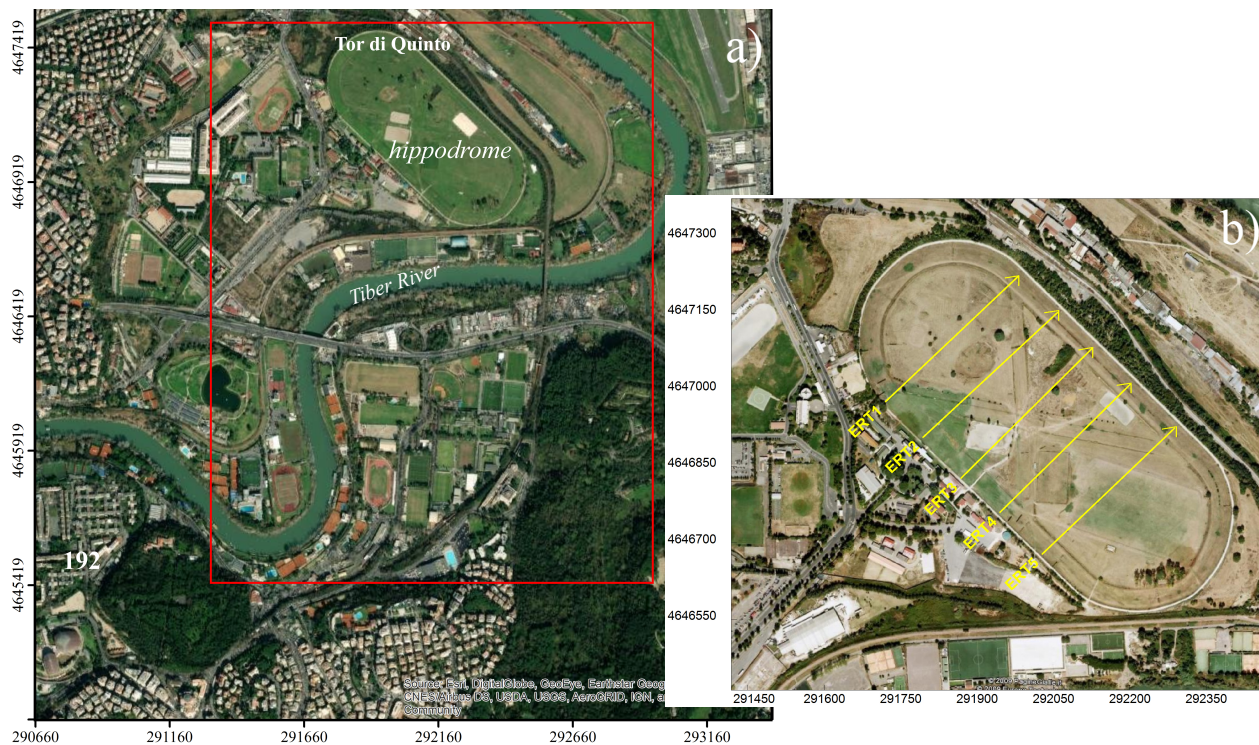

On June 2009, the area of Tor di Quinto, a zone of Rome city crossed by Tiber River, has been investigated with 551 soil CO₂ flux measurements by accumulation chamber, over a surface of 3.09 km² (red area in Fig. 1a) (Carapezza et al., 2021). The hippodrome surface (0.41 km²) was investigated in more detail, with a dense regular grid (319 measurements; average spacing between points= 35 m). Soil CO₂ flux data are reported in Table 1.

The electrical resistivity tomography survey consisted of five parallel profiles (Fig. 1b and Table 2 for location) acquired using a SYSCAL Pro 10 channel resistivity-meter, equipped with 72 electrodes (IRIS Instruments) spaced 5 m apart. The total profiles length was of 355 meters. The spacing between profiles was of about 100 meters. Raw data of the geoelectrical profiles are saved in *.bin and can be read freely using the IRIS Prosys 2 software at: <http://www.iris-instruments.com/syscal-pro.html> (in attachment files ERT1-ERT5).

Figure 1. a) The north-central part of Rome city, crossed by Tiber River, with location of the investigated Tor di Quinto area (within the red perimeter) for soil CO₂ flux and the hippodrome where the ERT profiles were carried out. b) Location of the five electrical resistivity tomography profiles in the Tor di Quinto hippodrome. Base images from Arc GIS; geographic coordinates in WGS 84 33N.