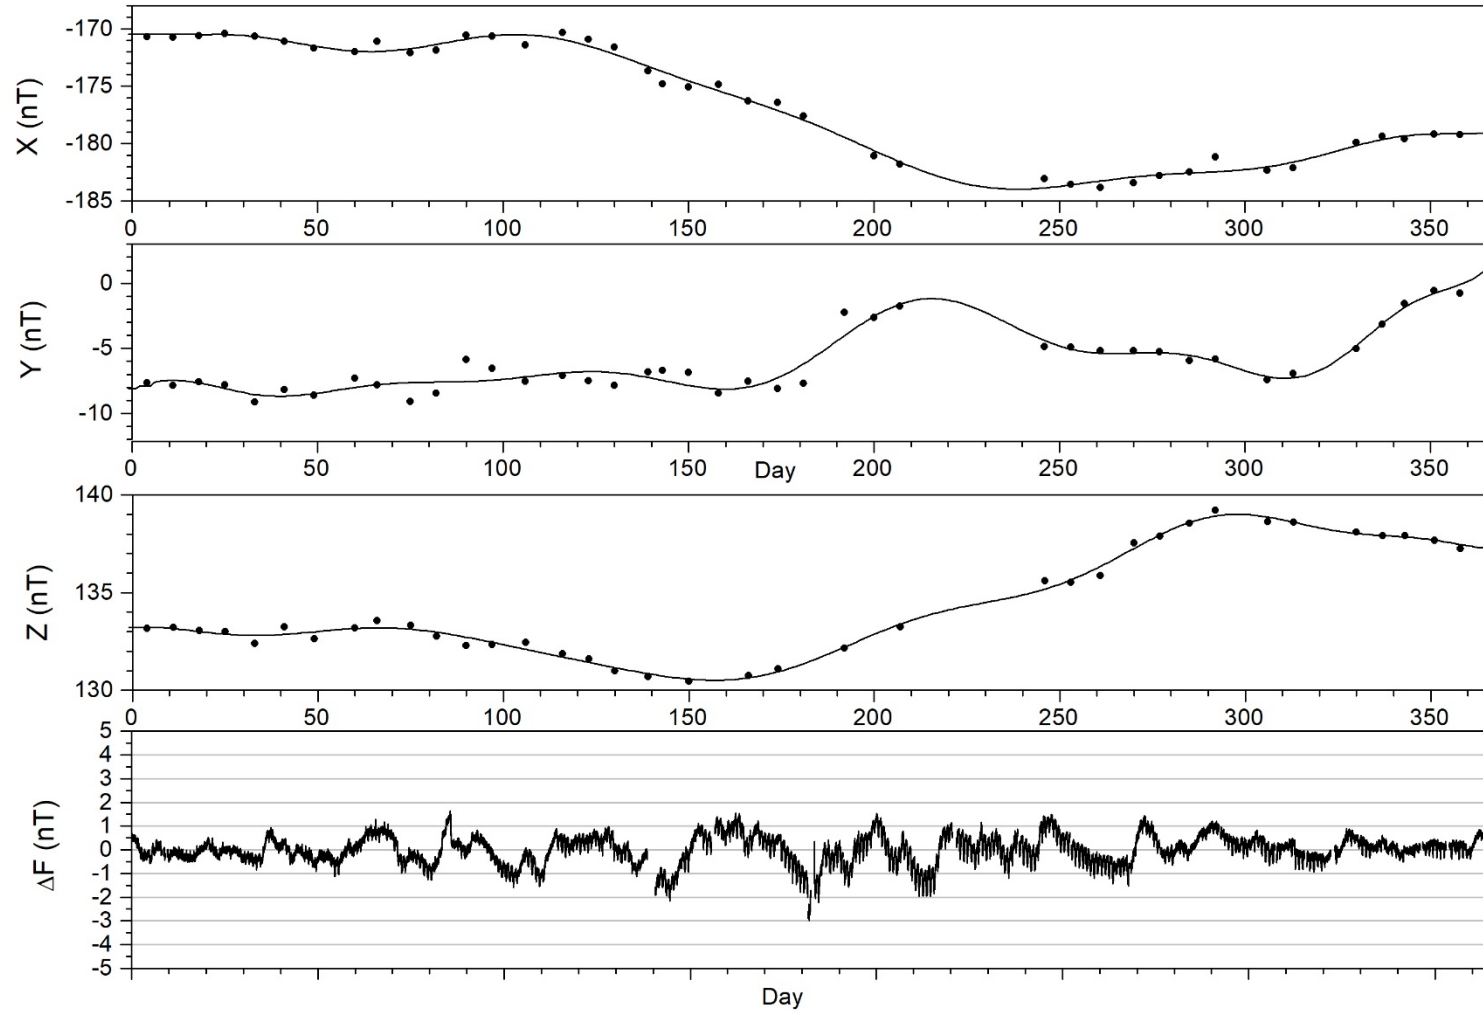

Base Line values 2020

DURONIA GEOMAGNETIC OBSERVATORY
41°39'N 14°28'E, 918m a.s.l.
X NORTHWARD COMPONENT
24000 nT + ...

U.T.

JAN 2020